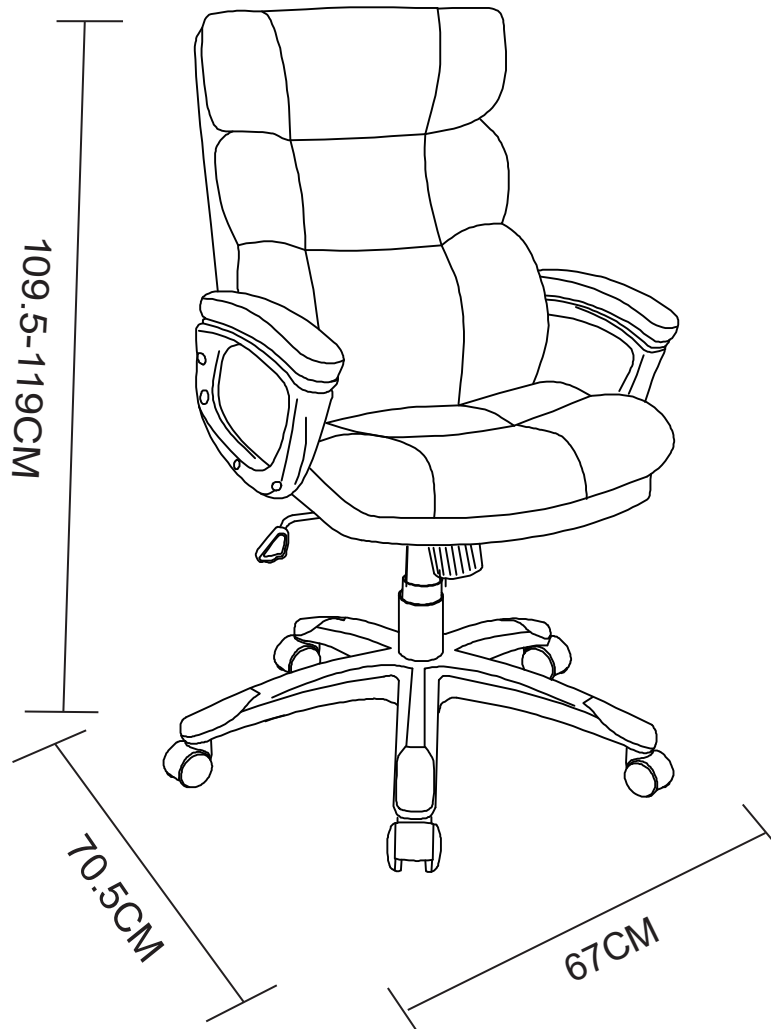

MCKINLEY CHAIR

10 MIN

APPROXIMATE ASSEMBLY

1 PERSON ASSEMBLY

FLOOR AREA
1.5Mx1.5M

REQUIRED ASSEMBLY SPACE

ASSEMBLED DIMENSIONS

MAX WEIGHT: 120KG

MCKINLEY CHAIR

Tips before you start:

1. Please check that all parts are present before you start the assembly of your furniture.
2. For ease and speed of assembly, we recommend that before you commence each step of the assembly, that you identify all the parts required for that step.
3. For larger items, please ensure that you have sufficient space and people (as indicated on page 1) to assemble your product safely.
4. We recommend that, where possible, all items are assembled near to the area in which they will be placed in use, to avoid moving the product unnecessarily once assembled.
5. For the protection of your furniture, we recommend that the product is placed on a protected surface during assembly to prevent any damage.
6. During assembly please take care not to over-tighten any fittings, as this may damage the product.
7. Always place the product on a flat, steady and stable surface.
8. Do not stand on the product. Do not use the product as a stepladder.
9. This product is intended for indoor, household use only as it is non industrial product.
10. Please put the accessories into the four installation holes before you screw up any of them.