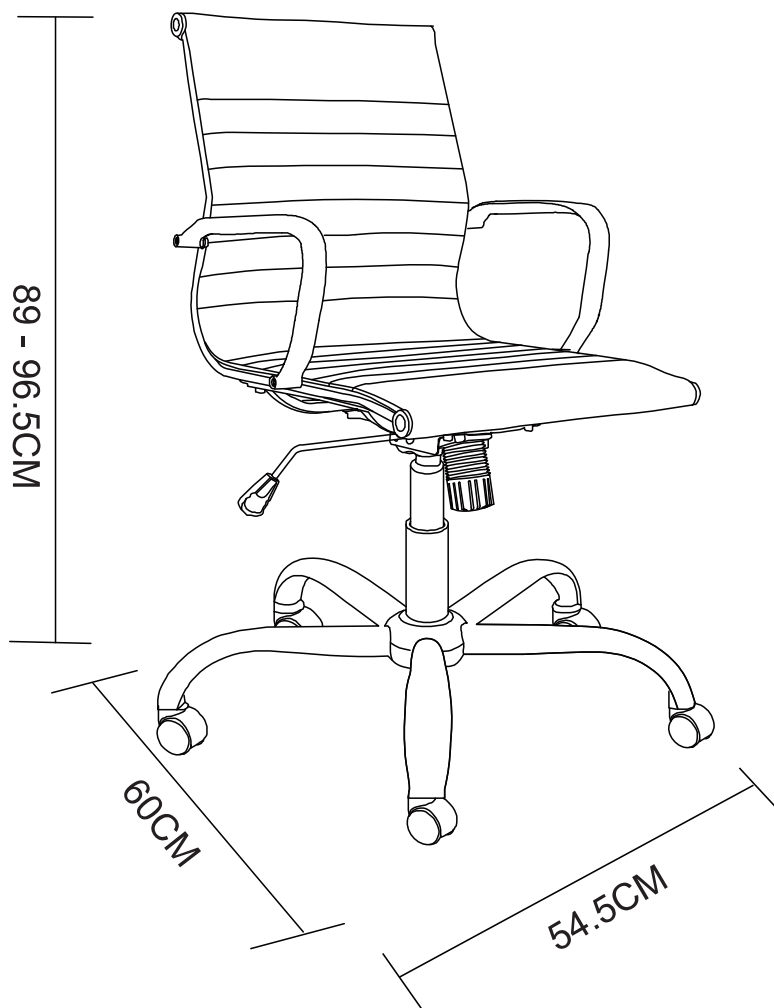

Workspace Replica Eames Office Chair

INSTRUCTION MANUAL

Maximum weight for this product is 120kgs

AFTER SALES SUPPORT

 (NZ) 0800 422 274

Assembly Details

<p>10 MIN</p> <p>APPROXIMATE ASSEMBLY</p>	<p>1 PERSON ASSEMBLY</p> 	<p>FLOOR AREA 1.5Mx1.5M</p>  <p>REQUIRED ASSEMBLY SPACE</p>
 <p>allen key</p>		