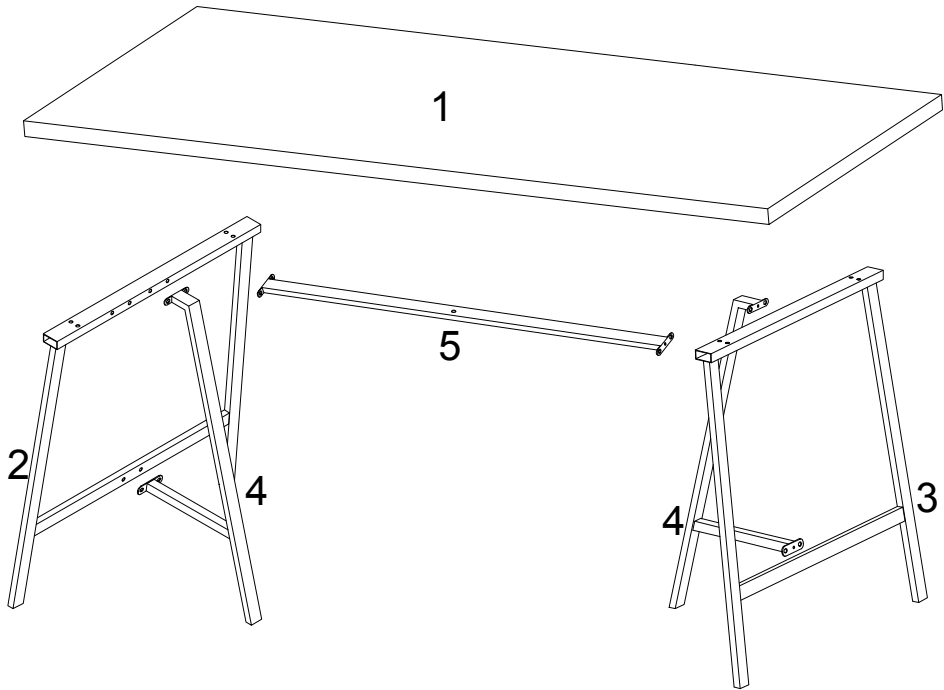

Part Name

1 1PC	2 1PC
3 1PC	4 2PCS
5 1PC	

A M6 12mm 12PCS	B M6 32mm 8PCS	C M6 25mm 1PC	D 4mm 1PC