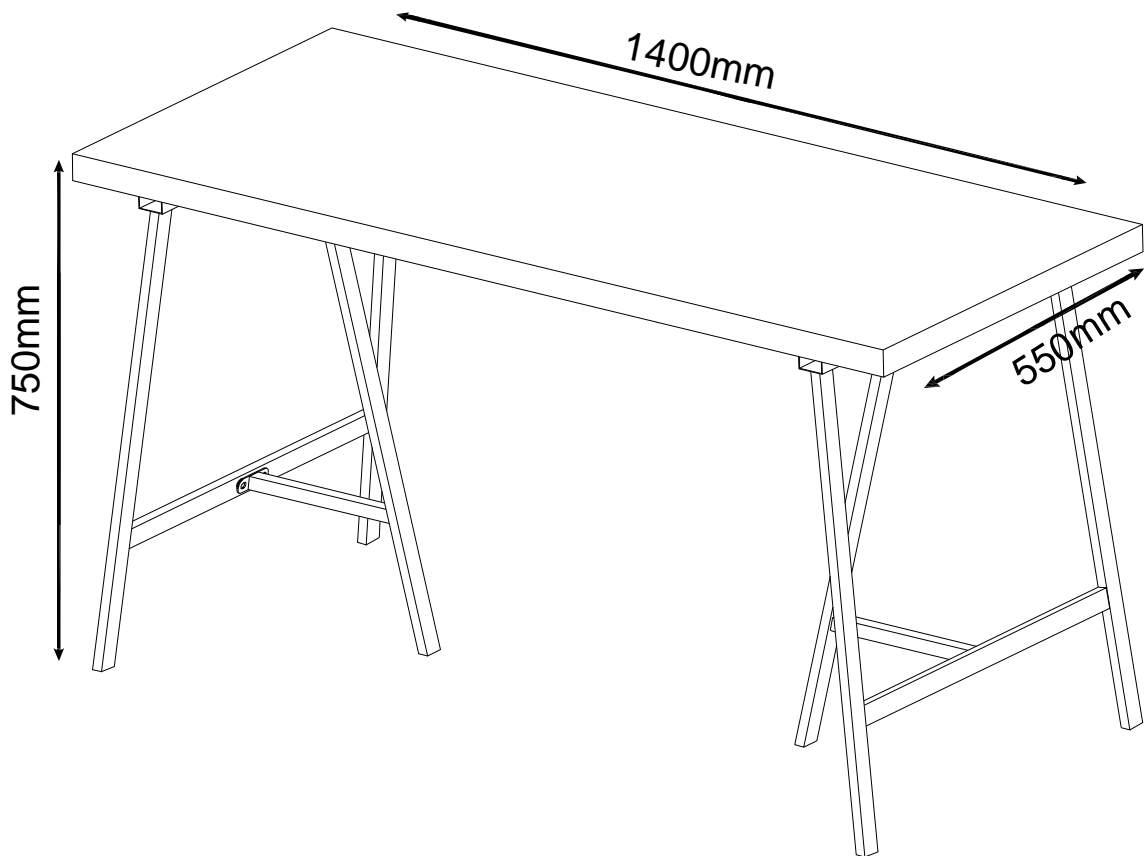

LOFT TRESTLE DESK

INSTRUCTION MANUAL

AFTER SALES SUPPORT

 (NZ) 0800 422 274

Important Safety Instructions

- Maximum Weight Limit - 50kg
- Do not place TVs or other heavy objects on top of this product.
- Never allow children to climb or hang from the top.