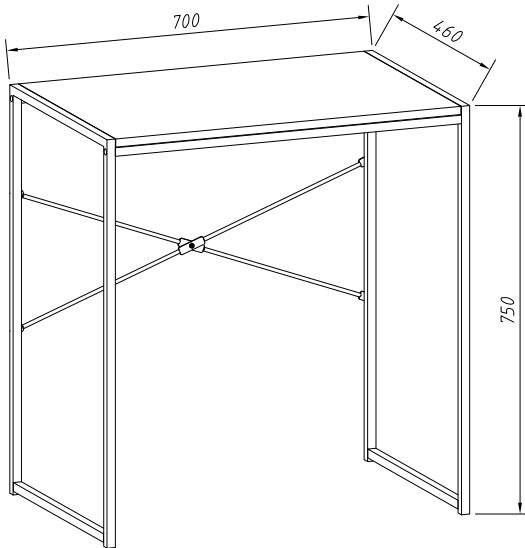

INSTRUCTION MANUAL