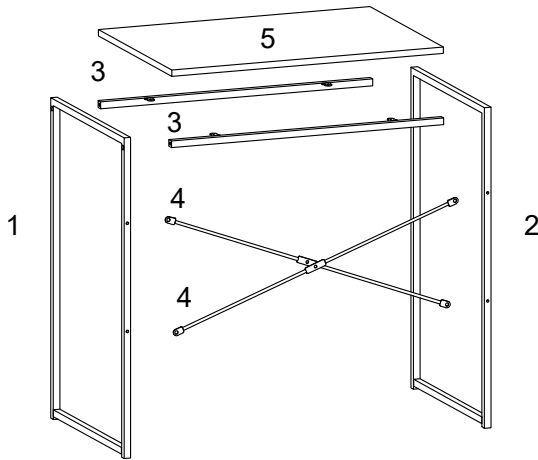

Part Name

1 1PC	2 1PC
3 2PCS	4 2PCS
5 1PC	

A M6×35mm 4PCS	B M6×15mm 1PC	C M6×12mm 4PCS	D M4×10mm 4PCS
E M6 1PC	F M6 1PC	G 4mm 1PC