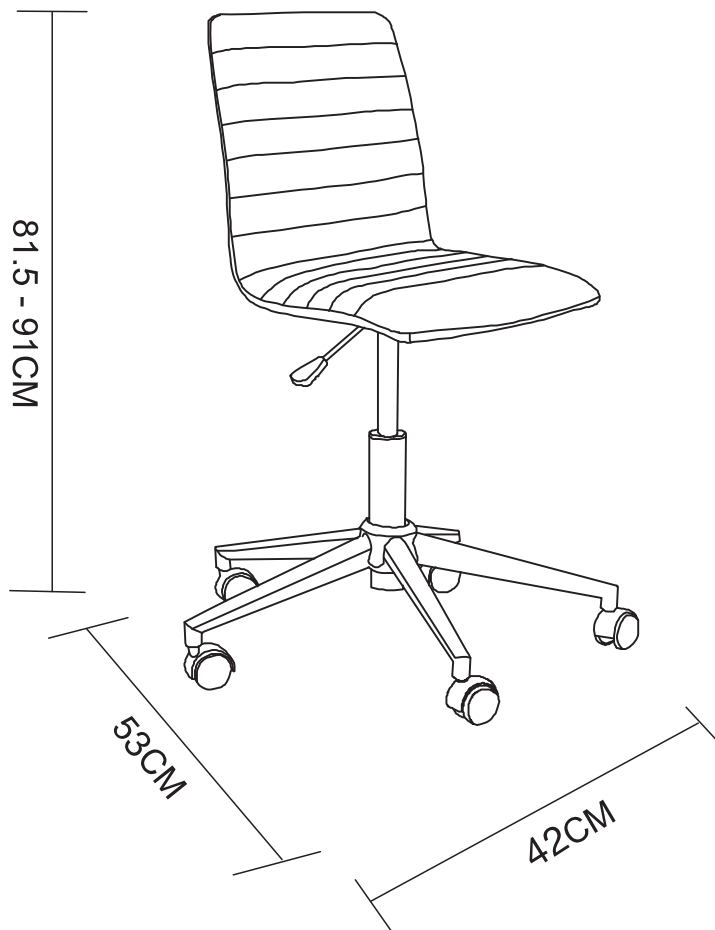

Lewis Leather-look Chair

INSTRUCTION MANUAL

Maximum weight for this product is 100kgs

Assembly Details

<p>Time: 10 MIN</p> <p>APPROXIMATE ASSEMBLY</p>	<p>1 PERSON ASSEMBLY</p> 	<p>FLOOR AREA 1.5Mx1.5M</p>  <p>REQUIRED ASSEMBLY SPACE</p>
 <p>allen key</p>		