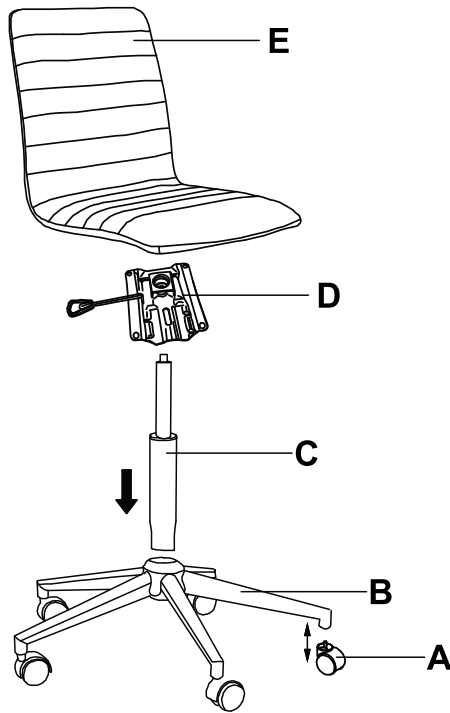

Lewis Leather-look Chair

INSTRUCTION MANUAL

Maximum weight for this product is 100kgs

Assembly Details

<p>Time: 10 MIN</p> <p>APPROXIMATE ASSEMBLY</p>	<p>1 PERSON ASSEMBLY</p> 	<p>FLOOR AREA 1.5Mx1.5M</p>  <p>REQUIRED ASSEMBLY SPACE</p>
 <p>allen key</p>		

Tips before you start

- 1 For the protection of your furniture, we recommend that the product is placed on a protected surface during assembly to prevent any damage
- 2 Please check that all parts are present before you start the assembly of your furniture.
- 3 For ease and speed of assembly, we recommend that you identify all the parts required for each step before commencing with assembly.
- 4 For larger items, please ensure that you have sufficient space and people (as indicated on page 1) to assemble your product safely.
- 5 We recommend that, where possible, all items are assembled near to the area in which they will be placed in use, to avoid moving the product unnecessarily.
- 6 During assembly please take care not to over-tighten hardware, as this may damage the product. Do not use power tools.
- 7 Always place the product on a steady and stable surface.
- 8 Do not stand on the product. Do not use the product as a stepladder.
- 9 This product is intended for indoor, household use only as it is a non-industrial product.
- 10 Please use caution and care when lifting the product to avoid personal injury and/or product damage.

Part Name

<p>A</p>  <p>5PCS</p>	<p>B</p>  <p>1PC</p>
<p>C</p>  <p>1PC</p>	<p>D</p>  <p>1PC</p>
<p>E</p>  <p>1PC</p>	
<p>F</p>  <p>4PCS</p>	<p>G</p>  <p>1PC</p>

Assembly

1.

2.

Assembly

3.

4.