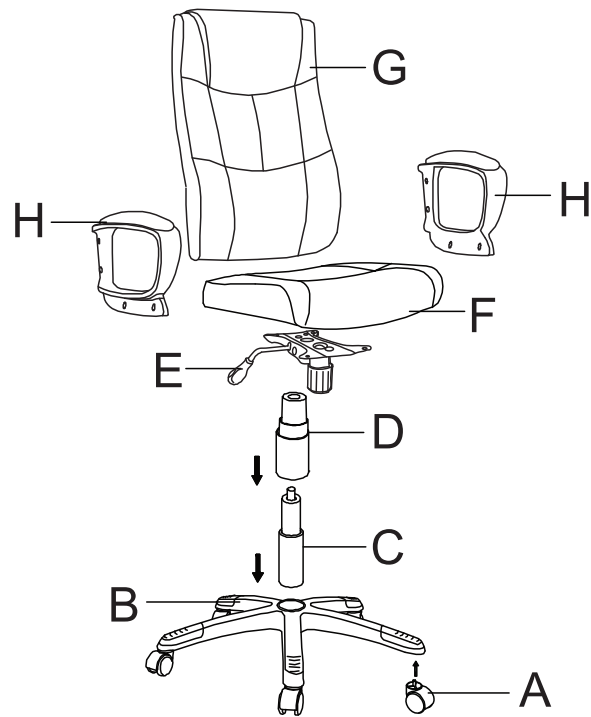

Cooper Chair

INSTRUCTION MANUAL

Maximum weight for this product is 120kgs

Assembly Details

<p>Time: 10 MIN</p> <p>APPROXIMATE ASSEMBLY</p>	<p>1 PERSON ASSEMBLY</p> 	<p>FLOOR AREA 1.5Mx1.5M</p>  <p>REQUIRED ASSEMBLY SPACE</p>
 <p>allen key</p>		

Tips before you start

- 1 For the protection of your furniture, we recommend that the product is placed on a protected surface during assembly to prevent any damage
- 2 Please check that all parts are present before you start the assembly of your furniture.
- 3 For ease and speed of assembly, we recommend that you identify all the parts required for each step before commencing with assembly.
- 4 For larger items, please ensure that you have sufficient space and people (as indicated on page 1) to assemble your product safely.
- 5 We recommend that, where possible, all items are assembled near to the area in which they will be placed in use, to avoid moving the product unnecessarily.
- 6 During assembly please take care not to over-tighten hardware, as this may damage the product. Do not use power tools.
- 7 Always place the product on a steady and stable surface.
- 8 Do not stand on the product. Do not use the product as a stepladder.
- 9 This product is intended for indoor, household use only as it is a non-industrial product.
- 10 Please use caution and care when lifting the product to avoid personal injury and/or product damage.

Part Name

<p>A</p>  <p>5PCS</p>	<p>B</p>  <p>1PC</p>	<p>C</p>  <p>1PC</p>	
<p>D</p>  <p>1PC</p>	<p>E</p>  <p>1PC</p>	<p>F</p>  <p>1PC</p>	
<p>G</p>  <p>1PC</p>		<p>H</p>  <p>2PCS</p>	
<p>I</p>  <p>4PCS</p>	<p>J</p>  <p>8PCS</p>	<p>K</p>  <p>1PC</p>	<p>L</p>  <p>8PCS</p>