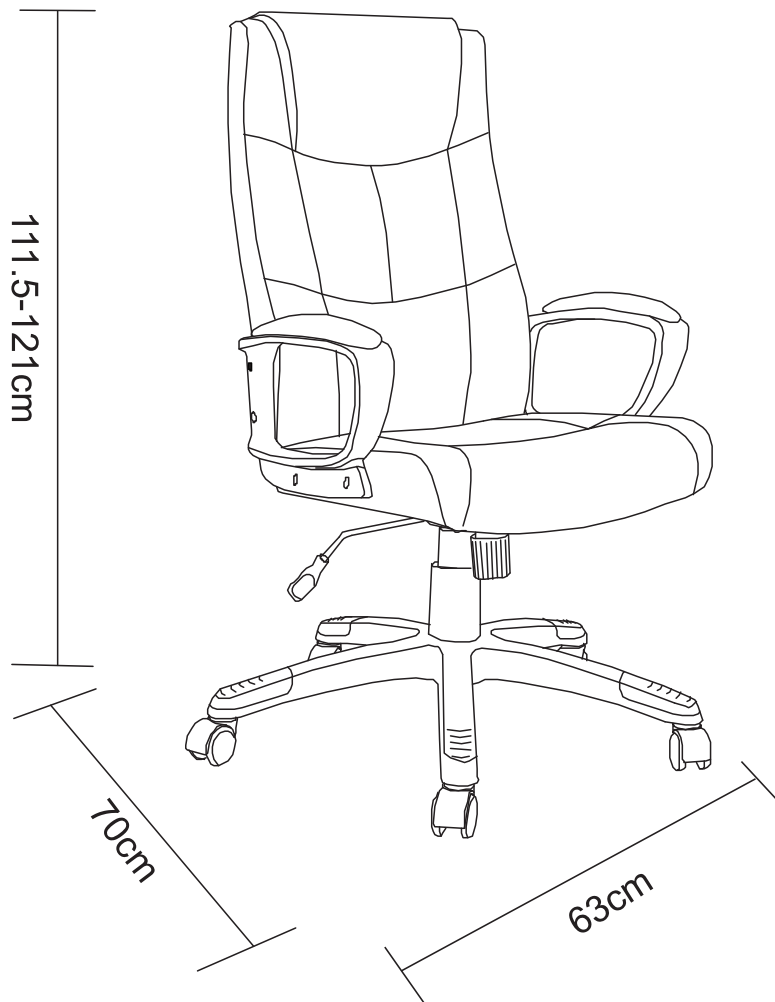

Cooper Chair

INSTRUCTION MANUAL

Maximum weight for this product is 120kgs

Assembly Details

<p>Time: 10 MIN</p> <p>APPROXIMATE ASSEMBLY</p>	<p>1 PERSON ASSEMBLY</p> 	<p>FLOOR AREA 1.5Mx1.5M</p>  <p>REQUIRED ASSEMBLY SPACE</p>
 <p>allen key</p>		