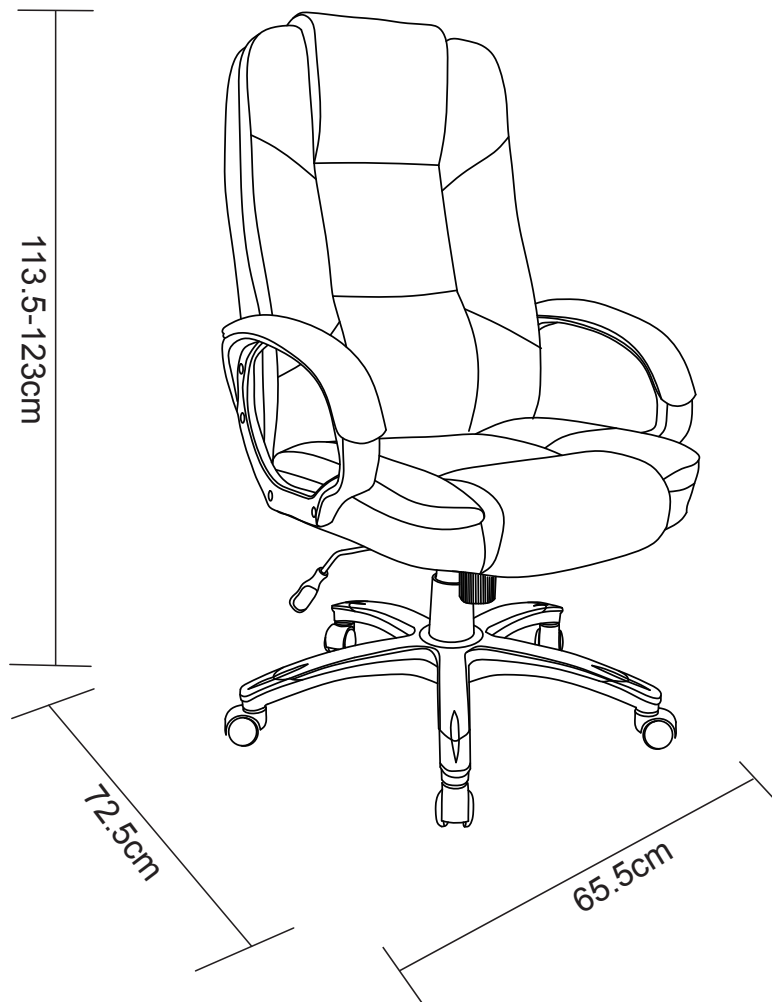

Nelson Chair

INSTRUCTION MANUAL

Maximum weight for this product is 120kgs

Assembly Details

<p>Time: 10 MIN</p> <p>APPROXIMATE ASSEMBLY</p>	<p>1 PERSON ASSEMBLY</p> 	<p>FLOOR AREA 1.5Mx1.5M</p>  <p>REQUIRED ASSEMBLY SPACE</p>
 <p>allen key</p>		