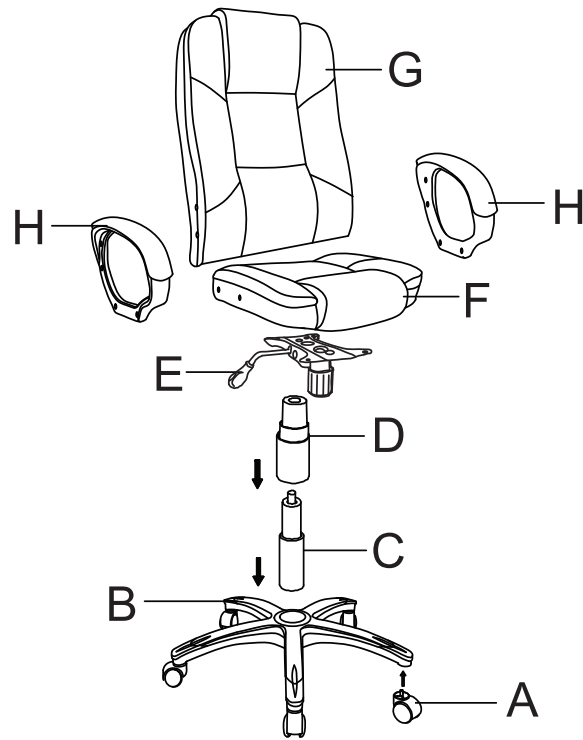

Nelson Chair

INSTRUCTION MANUAL

Maximum weight for this product is 120kgs

Assembly Details

<p>Time: 10 MIN</p> <p>APPROXIMATE ASSEMBLY</p>	<p>1 PERSON ASSEMBLY</p> 	<p>FLOOR AREA 1.5Mx1.5M</p>  <p>REQUIRED ASSEMBLY SPACE</p>
 <p>allen key</p>		

Tips before you start

- 1 For the protection of your furniture, we recommend that the product is placed on a protected surface during assembly to prevent any damage
- 2 Please check that all parts are present before you start the assembly of your furniture.
- 3 For ease and speed of assembly, we recommend that you identify all the parts required for each step before commencing with assembly.
- 4 For larger items, please ensure that you have sufficient space and people (as indicated on page 1) to assemble your product safely.
- 5 We recommend that, where possible, all items are assembled near to the area in which they will be placed in use, to avoid moving the product unnecessarily.
- 6 During assembly please take care not to over-tighten hardware, as this may damage the product. Do not use power tools.
- 7 Always place the product on a steady and stable surface.
- 8 Do not stand on the product. Do not use the product as a stepladder.
- 9 This product is intended for indoor, household use only as it is a non-industrial product.
- 10 Please use caution and care when lifting the product to avoid personal injury and/or product damage.

Part Name

<p>A</p>  <p>5PCS</p>	<p>B</p>  <p>1PC</p>	<p>C</p>  <p>1PC</p>	
<p>D</p>  <p>1PC</p>	<p>E</p>  <p>1PC</p>	<p>F</p>  <p>1PC</p>	
<p>G</p>  <p>1PC</p>		<p>H</p>  <p>2PCS</p>	
<p>I</p>  <p>2PCS</p>	<p>J</p>  <p>10PCS</p>	<p>K</p>  <p>1PC</p>	<p>L</p>  <p>8PCS</p>