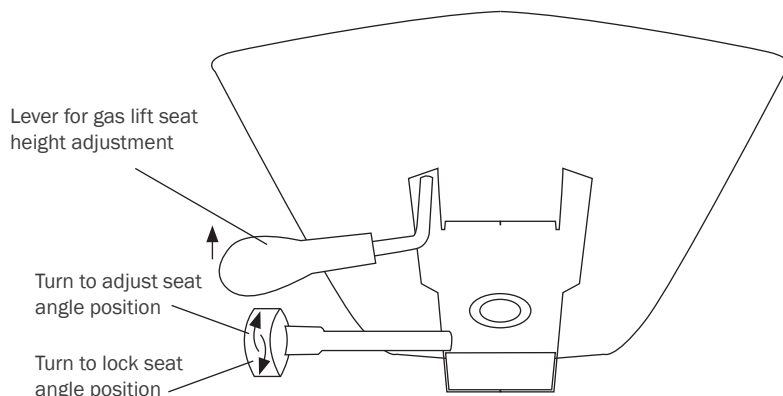

PREVENTATIVE MAINTENANCE & WARNING!

- Use this product only for seating one person at a time.
- Do not use this chair as a step stool or ladder.
- Do not sit on any part of the chair except the seat.
- Do not use this chair on uneven floor surfaces.
- Do not interfere with the operating of the gas lift.
- Do not use chair unless all bolts, screws and knobs are tight. At least every six months check all bolts, screws and knobs to ensure they are tight.