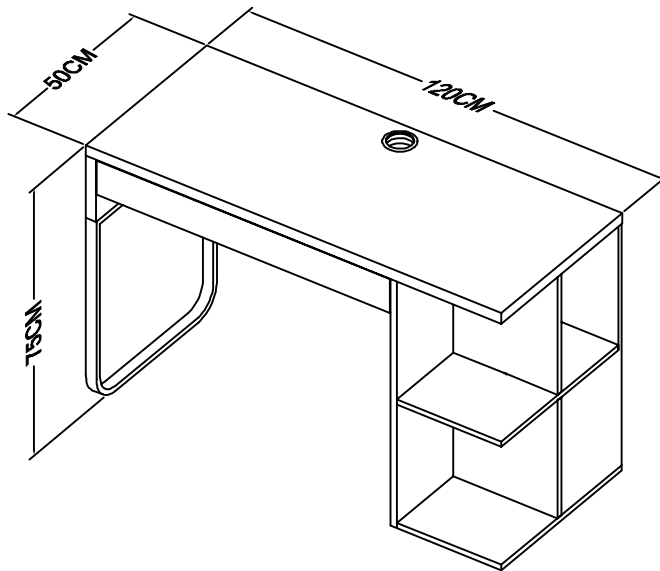

ASSEMBLY INSTRUCTION FOR WORKSPACE MODA BOOKCASE DESK

70mins

APPROXIMATE ASSEMBLY TIME

2 PERSON ASSEMBLY

SKU: 761024

MODEL NO.: DR-N-5105

REQUIRED ASSEMBLY TOOLS

Important: Please don't fasten bolts and screws until parts in position

PHILLIPS SCREWDRIVER

ASSEMBLED DIMENSIONS

Bookcase can be installed on left or right-hand side

 A×14PCS	 B×14PCS	 C×12PCS	 D×4PCS
 E×4PCS	 F×9PCS	 G×4PCS	 H×8PCS
 I×1SET	 J×8PCS	 K×4PCS	 L×4PCS
 M×1PC	 N×1PC		