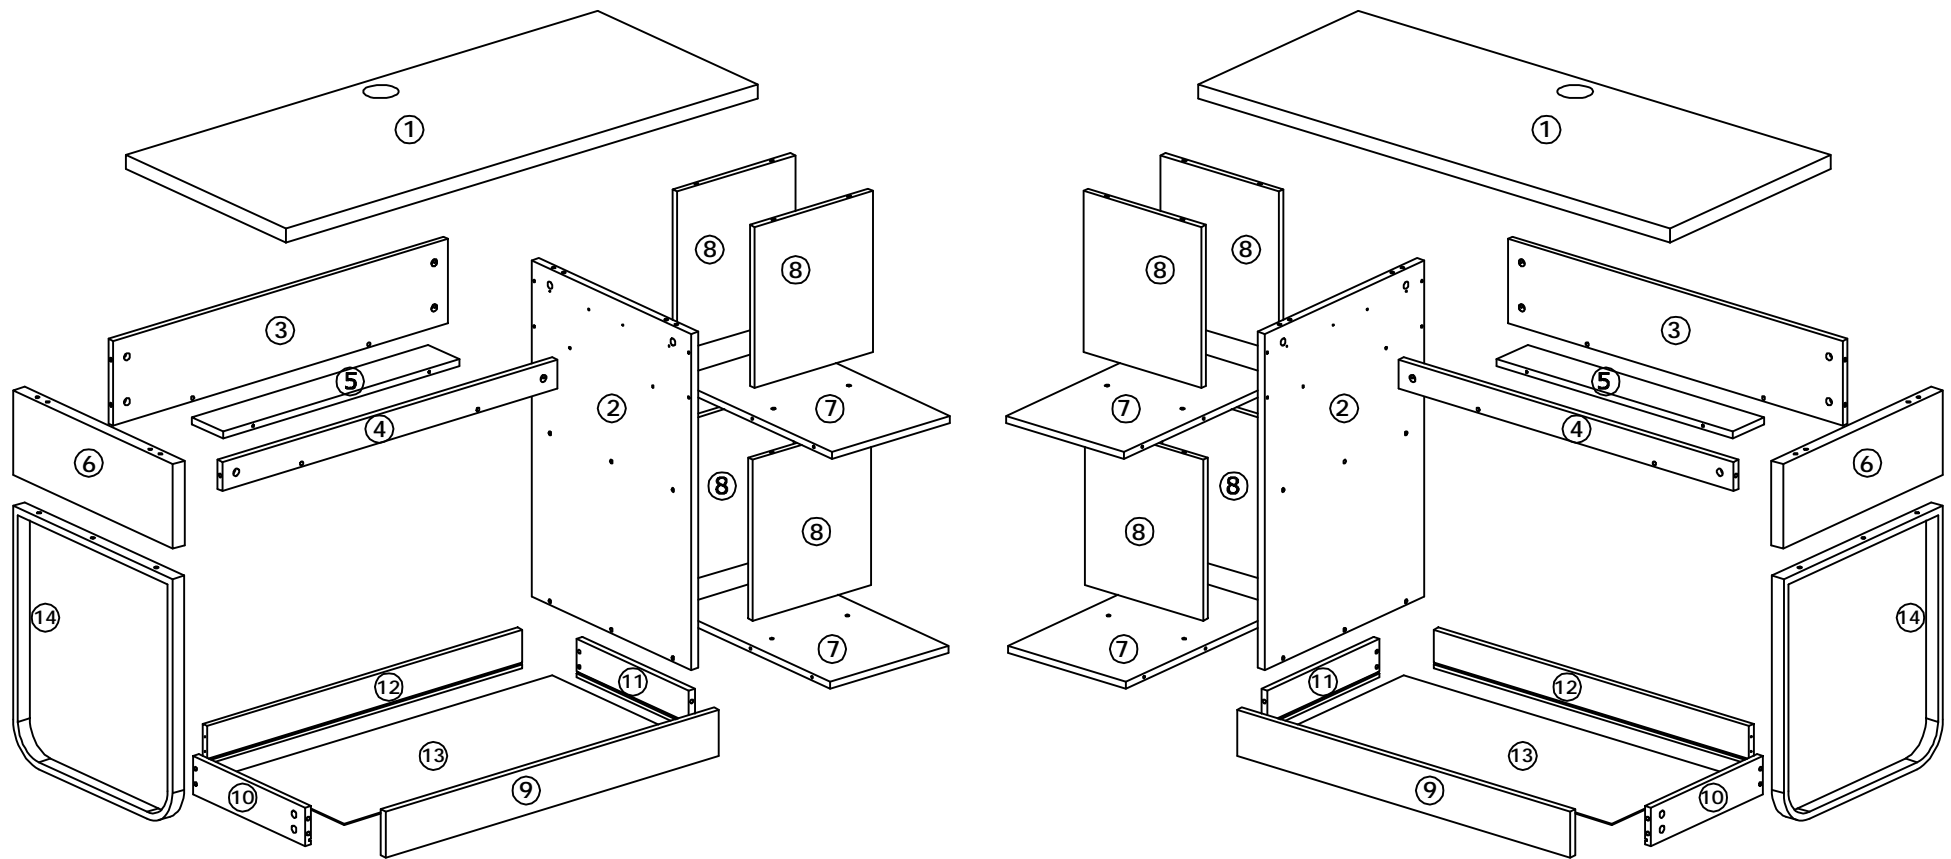

ASSEMBLY INSTRUCTION FOR WORKSPACE MODA BOOKCASE DESK

70mins

APPROXIMATE ASSEMBLY TIME

2 PERSON ASSEMBLY

SKU: 761024

MODEL NO.: DR-N-5105

REQUIRED ASSEMBLY TOOLS

Important: Please don't fasten bolts and screws until parts in position

PHILLIPS SCREWDRIVER

ASSEMBLED DIMENSIONS

Bookcase can be installed on left or right-hand side

 A×14PCS	 B×14PCS	 C×12PCS	 D×4PCS
 E×4PCS	 F×9PCS	 G×4PCS	 H×8PCS
 I×1SET	 J×8PCS	 K×4PCS	 L×4PCS
 M×1PC	 N×1PC		