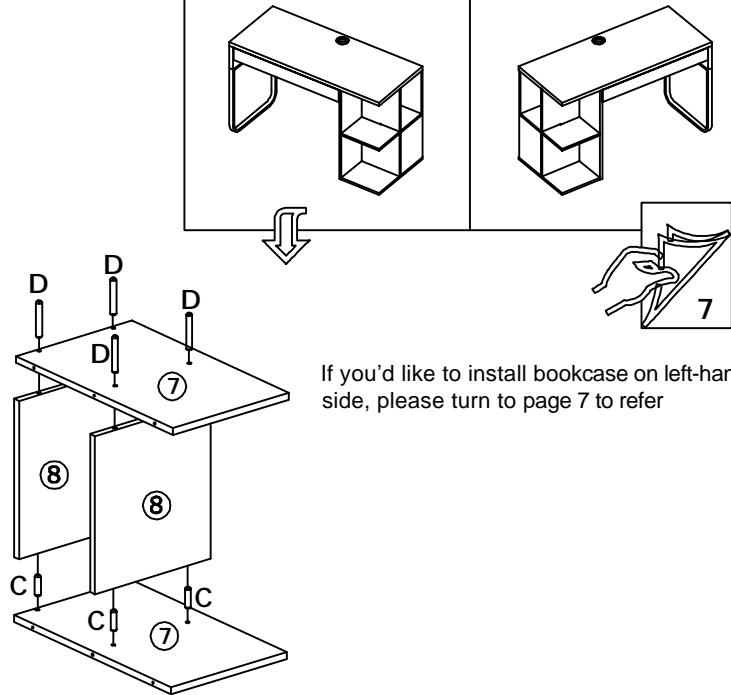

PHILLIPS SCREWDRIVER

ASSEMBLED DIMENSIONS

Bookcase can be installed on left or right-hand side

 A×14PCS	 B×14PCS	 C×12PCS	 D×4PCS
 E×4PCS	 F×9PCS	 G×4PCS	 H×8PCS
 I×1SET	 J×8PCS	 K×4PCS	 L×4PCS
 M×1PC	 N×1PC		

step 1

step 2

step 3

step 4

step 6

step 5

step 7

step 8