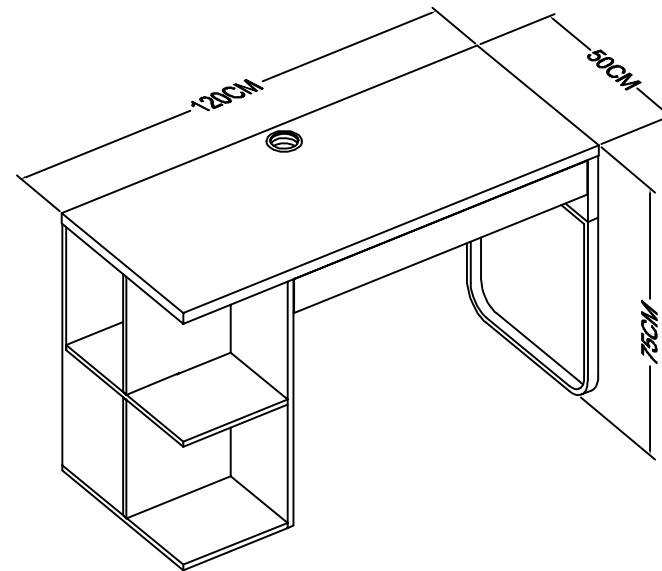

ASSEMBLY INSTRUCTION FOR WORKSPACE MODA BOOKCASE DESK

70mins

APPROXIMATE ASSEMBLY TIME

2 PERSON ASSEMBLY

SKU: 761024

MODEL NO.: DR-N-5105

REQUIRED ASSEMBLY TOOLS

Important: Please don't fasten bolts and screws until parts in position

PHILLIPS SCREWDRIVER

ASSEMBLED DIMENSIONS

Bookcase can be installed on left or right-hand side

 A×14PCS	 B×14PCS	 C×12PCS	 D×4PCS
 E×4PCS	 F×9PCS	 G×4PCS	 H×8PCS
 I×1SET	 J×8PCS	 K×4PCS	 L×4PCS
 M×1PC	 N×1PC		