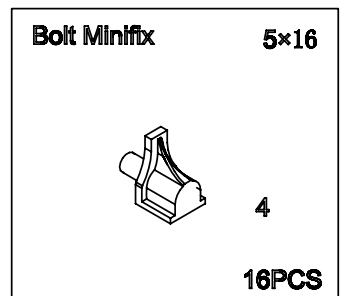

Ergoplan Hutch

Assembly Instructions

Tools Required: Powered screwdriver.

Assembly Instructions

· To prevent possible scratches or damage, assemble the product on a soft surface such as a blanket, carpet or packaging.