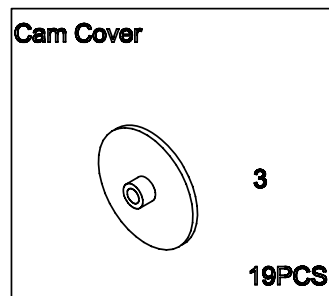

Ergoplan Hutch

Assembly Instructions

Tools Required: Powered screwdriver.

Assembly Instructions

· To prevent possible scratches or damage, assemble the product on a soft surface such as a blanket, carpet or packaging.