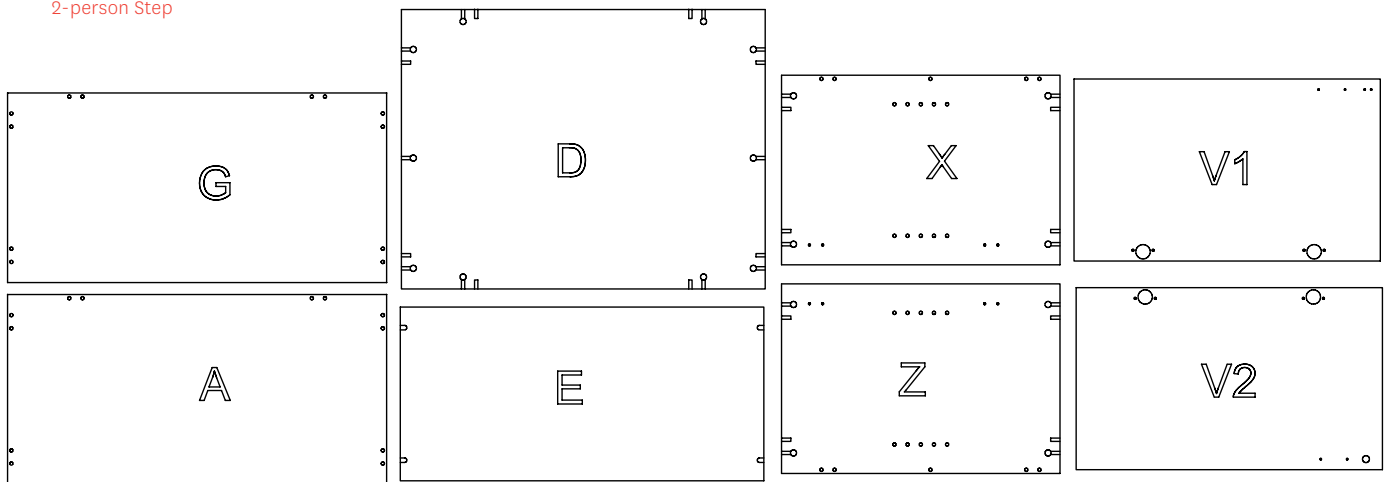

Ergoplan Cupboard

Assembly Instructions

Tools Required: Powered screwdriver.

Assembly Instructions

· To prevent possible scratches or damage, assemble the cupboard on a soft surface such as a blanket, carpet or packaging.

Recommended
2-person Step

Assembly Instructions

Step 1

Step 2

Step 3

Step 4

Step 5

Complete