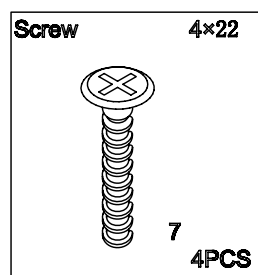

Assembly Instructions

· To prevent possible scratches or damage, assemble the cupboard on a soft surface such as a blanket, carpet or packaging.

Recommended
2-person Step