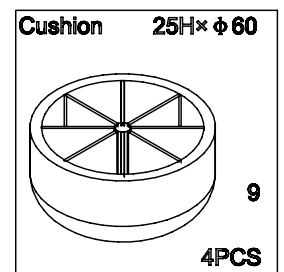

Assembly Instructions

· To prevent possible scratches or damage, assemble the cupboard on a soft surface such as a blanket, carpet or packaging.

Recommended
2-person Step