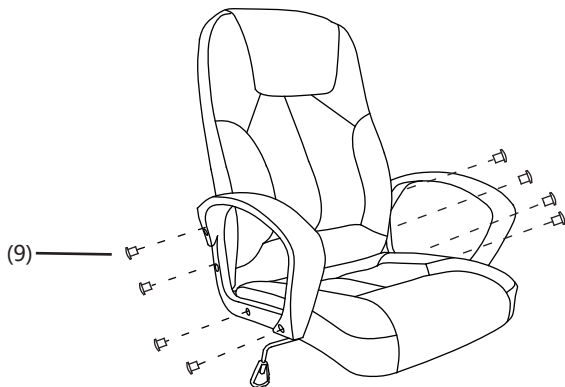

# Assembly Instruction Sheet

SKU NO:761649

Item NO:Valencia-High back

CAUTION: Because of the edges of some parts before assembly may be sharp, please handle unassembled parts carefully.

Indicative maximum user weight: 120kg

Parts List		Qty
(1)		1
(2)		1
(3)		1
(4)		1
(5)		1
(6)		1
(7)		5
(8)		1
(9)		8
(10)		4
(11)		4
(12)		8
(13)		1

1

2

3

4

5

Never wave or bump the chair fiercely  
 Never wipe with damp cloth or hard things.  
 Stock in door after cleaning when not used.