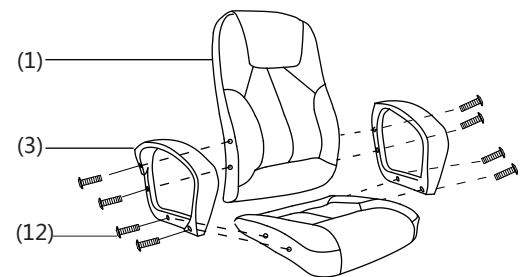

# Assembly Instruction Sheet

SKU NO:761649

Item NO:Valencia-High back

CAUTION: Because of the edges of some parts before assembly may be sharp, please handle unassembled parts carefully.

Indicative maximum user weight: 120kg

Parts List		Qty
(1)		1
(2)		1
(3)		1
(4)		1
(5)		1
(6)		1
(7)		5
(8)		1
(9)		8
(10)		4
(11)		4
(12)		8
(13)		1

1

2

3

4

5

Never wave or bump the chair fiercely  
 Never wipe with damp cloth or hard things.  
 Stock in door after cleaning when not used.