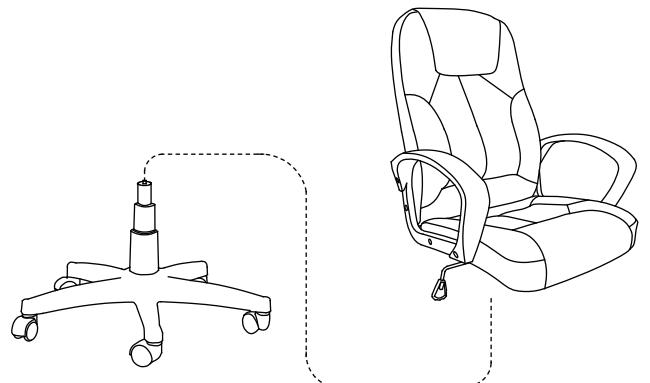

# Assembly Instruction Sheet

SKU NO:761649

Item NO:Valencia-High back

CAUTION: Because of the edges of some parts before assembly may be sharp, please handle unassembled parts carefully.

Indicative maximum user weight: 120kg

Parts List		Qty
(1)		1
(2)		1
(3)		1
(4)		1
(5)		1
(6)		1
(7)		5
(8)		1
(9)		8
(10)		4
(11)		4
(12)		8
(13)		1

1

2

3

4

5

Never wave or bump the chair fiercely  
 Never wipe with damp cloth or hard things.  
 Stock in door after cleaning when not used.