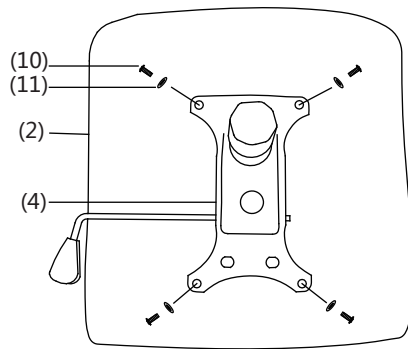

# Assembly Instruction Sheet

SKU NO:761649

Item NO:Valencia-High back

CAUTION: Because of the edges of some parts before assembly may be sharp, please handle unassembled parts carefully.

Indicative maximum user weight: 120kg

Parts List		Qty
(1)		1
(2)		1
(3)		1
(4)		1
(5)		1
(6)		1
(7)		5
(8)		1
(9)		8
(10)		4
(11)		4
(12)		8
(13)		1

1

2

3

4

5

Never wave or bump the chair fiercely  
 Never wipe with damp cloth or hard things.  
 Stock in door after cleaning when not used.