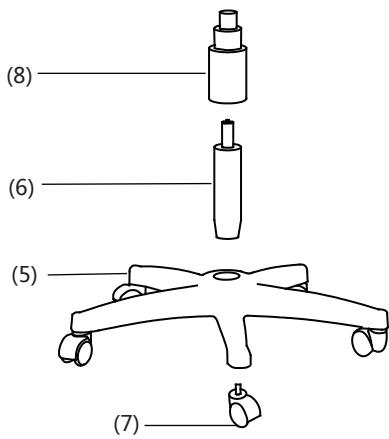

# Assembly Instruction Sheet

SKU NO:761649

Item NO:Valencia-High back

CAUTION: Because of the edges of some parts before assembly may be sharp, please handle unassembled parts carefully.

Indicative maximum user weight: 120kg

Parts List		Qty
(1)		1
(2)		1
(3)		1
(4)		1
(5)		1
(6)		1
(7)		5
(8)		1
(9)		8
(10)		4
(11)		4
(12)		8
(13)		1

1

2

3

4

5

Never wave or bump the chair fiercely  
 Never wipe with damp cloth or hard things.  
 Stock in door after cleaning when not used.