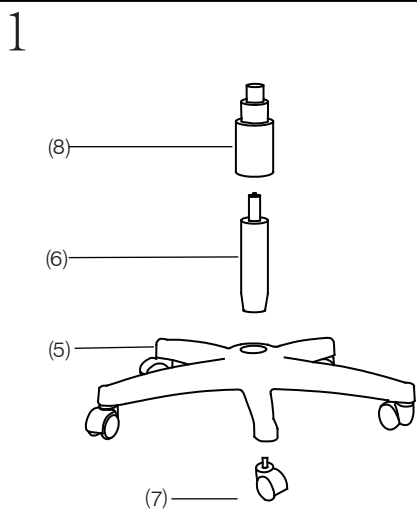

Assembly Instruction Sheet

SKU NO:761648

Item NO:Valencia-Mid back

CAUTION: Because of the edges of some parts before assembly may be sharp, please handle unassembled parts carefully.

Indicative maximum user weight: 120kg

Parts List	Qty
(1) 	1
(2) 	1
(3) 	1
(4) 	1
(5) 	1
(6) 	1
(7) 	5
(8) 	1
(9) 	8
(10) 	4
(11) 	4
(12) 	8
(13) 	1

Never wave or bump the chair fiercely
 Never wipe with damp cloth or hard things.
 Stock in door after cleaning when not used.