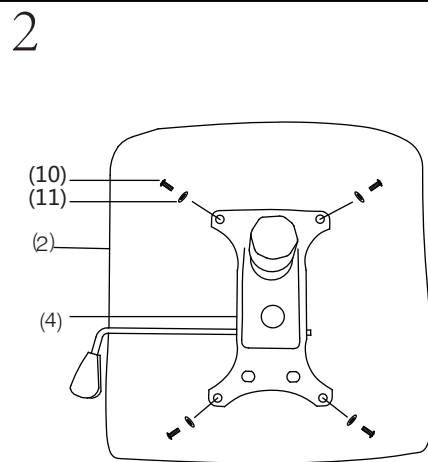

Assembly Instruction Sheet

SKU NO:761648

Item NO:Valencia-Mid back

CAUTION: Because of the edges of some parts before assembly may be sharp, please handle unassembled parts carefully.

Indicative maximum user weight: 120kg

Parts List	Qty
(1) 	1
(2) 	1
(3) 	1
(4) 	1
(5) 	1
(6) 	1
(7) 	5
(8) 	1
(9) 	8
(10) 	4
(11) 	4
(12) 	8
(13) 	1

Never wave or bump the chair fiercely
 Never wipe with damp cloth or hard things.
 Stock in door after cleaning when not used.