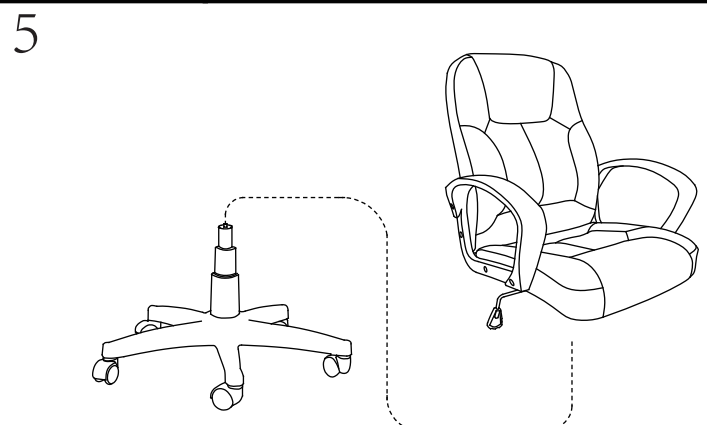

Never wave or bump the chair fiercely
Never wipe with damp cloth or hard things.
Stock in door after cleaning when not used.