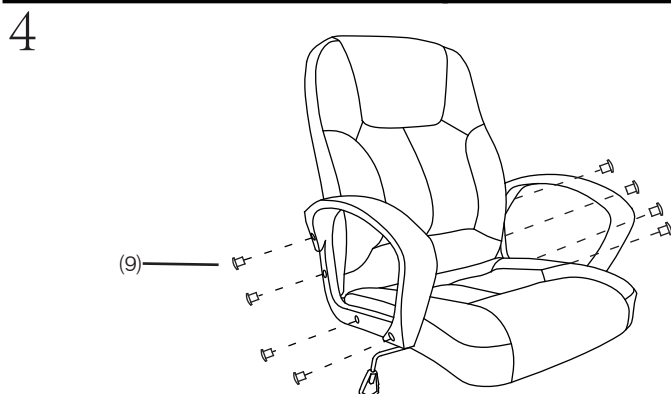

Assembly Instruction Sheet

SKU NO:761648

Item NO:Valencia-Mid back

CAUTION: Because of the edges of some parts before assembly may be sharp, please handle unassembled parts carefully.

Indicative maximum user weight: 120kg

Parts List	Qty
(1) 	1
(2) 	1
(3) 	1
(4) 	1
(5) 	1
(6) 	1
(7) 	5
(8) 	1
(9) 	8
(10) 	4
(11) 	4
(12) 	8
(13) 	1

Never wave or bump the chair fiercely
 Never wipe with damp cloth or hard things.
 Stock in door after cleaning when not used.