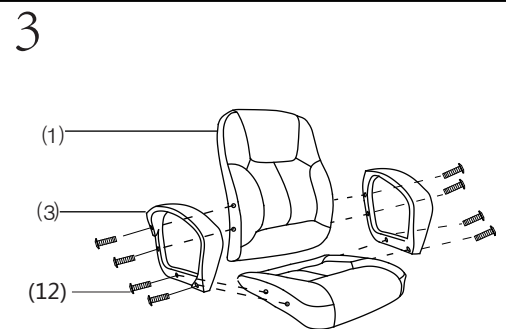

Assembly Instruction Sheet

SKU NO:761648

Item NO:Valencia-Mid back

CAUTION: Because of the edges of some parts before assembly may be sharp, please handle unassembled parts carefully.

Indicative maximum user weight: 120kg

Parts List	Qty
(1) 	1
(2) 	1
(3) 	1
(4) 	1
(5) 	1
(6) 	1
(7) 	5
(8) 	1
(9) 	8
(10) 	4
(11) 	4
(12) 	8
(13) 	1

Never wave or bump the chair fiercely
 Never wipe with damp cloth or hard things.
 Stock in door after cleaning when not used.