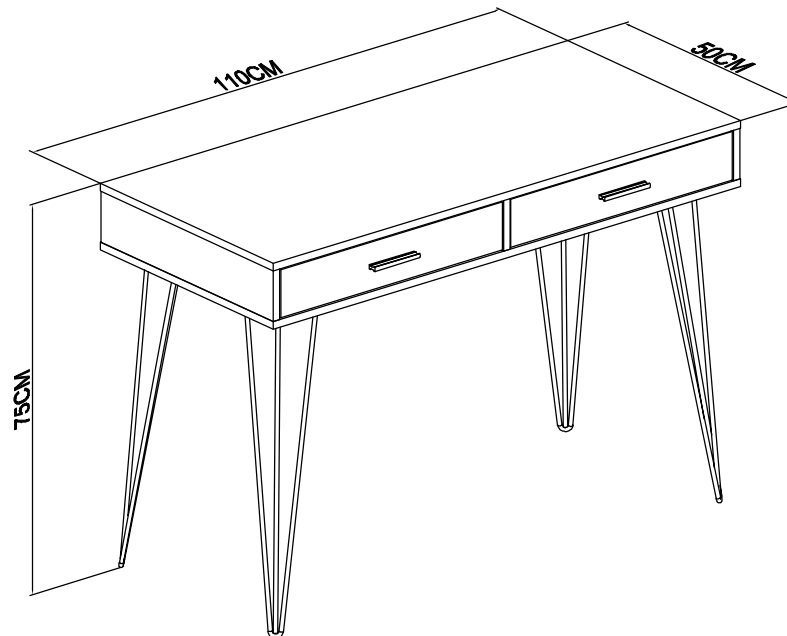

ASSEMBLY INSTRUCTION FOR WORKSPACE MODA BOOKCASE DESK

50mins

APPROXIMATE ASSEMBLY TIME

2 PERSON ASSEMBLY

SKU: 761213

MODEL NO.:DR-WH-005

REQUIRED ASSEMBLY TOOLS

Important: Please don't fasten bolts and screws until parts in position

PHILLIPS SCREWDRIVER

ASSEMBLED DIMENSIONS

		
A×19PCS	B×19PCS	C×12PCS
		
D×9PCS	E×16PCS	F×1PC
		
G×16PCS	H×8PCS	I×2SET
		
J×2PCS	K×4PCS	

step 1

step 3

step 2

step 4

step 5