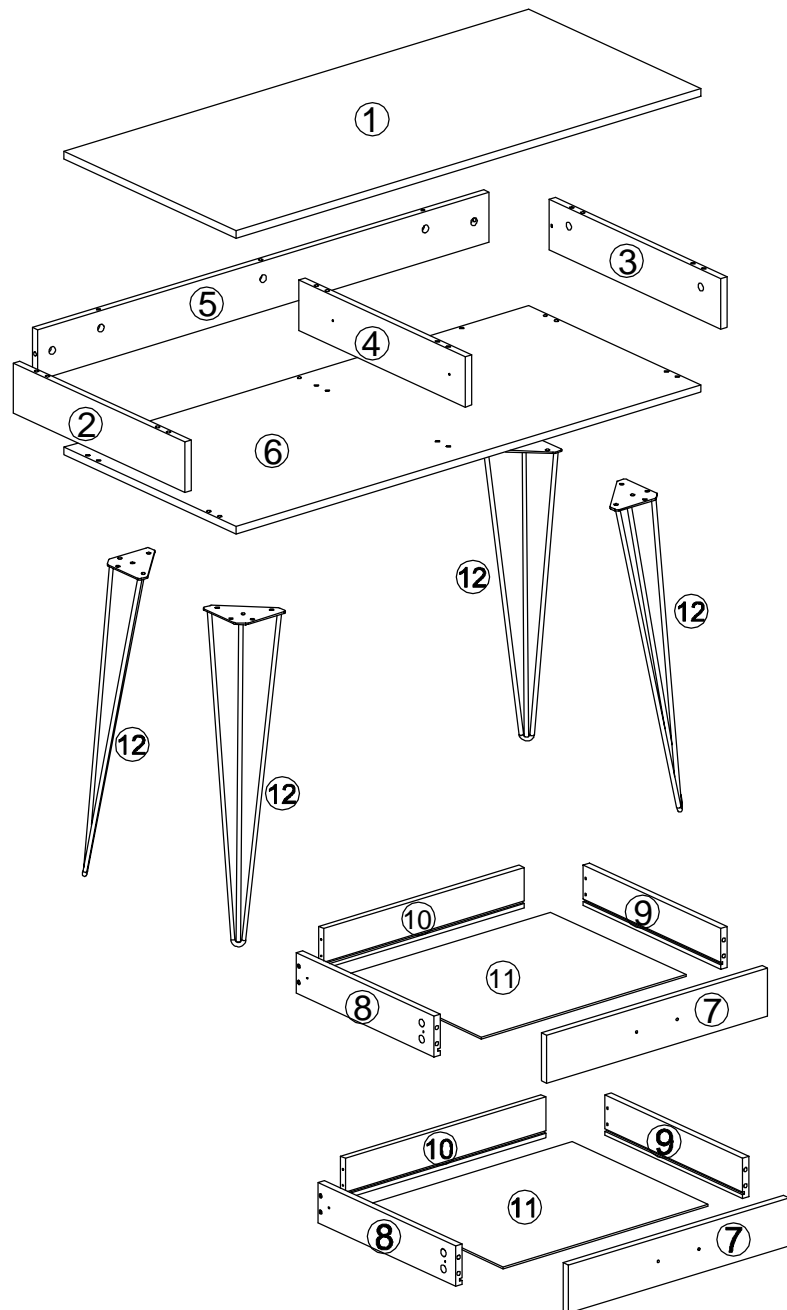

ASSEMBLY INSTRUCTION FOR WORKSPACE MODA BOOKCASE DESK

50mins

APPROXIMATE ASSEMBLY TIME

2 PERSON ASSEMBLY

SKU: 761213

MODEL NO.:DR-WH-005

REQUIRED ASSEMBLY TOOLS

Important: Please don't fasten bolts and screws until parts in position

PHILLIPS SCREWDRIVER

ASSEMBLED DIMENSIONS

		
A×19PCS	B×19PCS	C×12PCS
		
D×9PCS	E×16PCS	F×1PC
		
G×16PCS	H×8PCS	I×2SET
		
J×2PCS	K×4PCS	

step 1

step 3

step 2

step 4

step 5

step 7

step 6

step 8

step 9

step 11

step 10

step 12